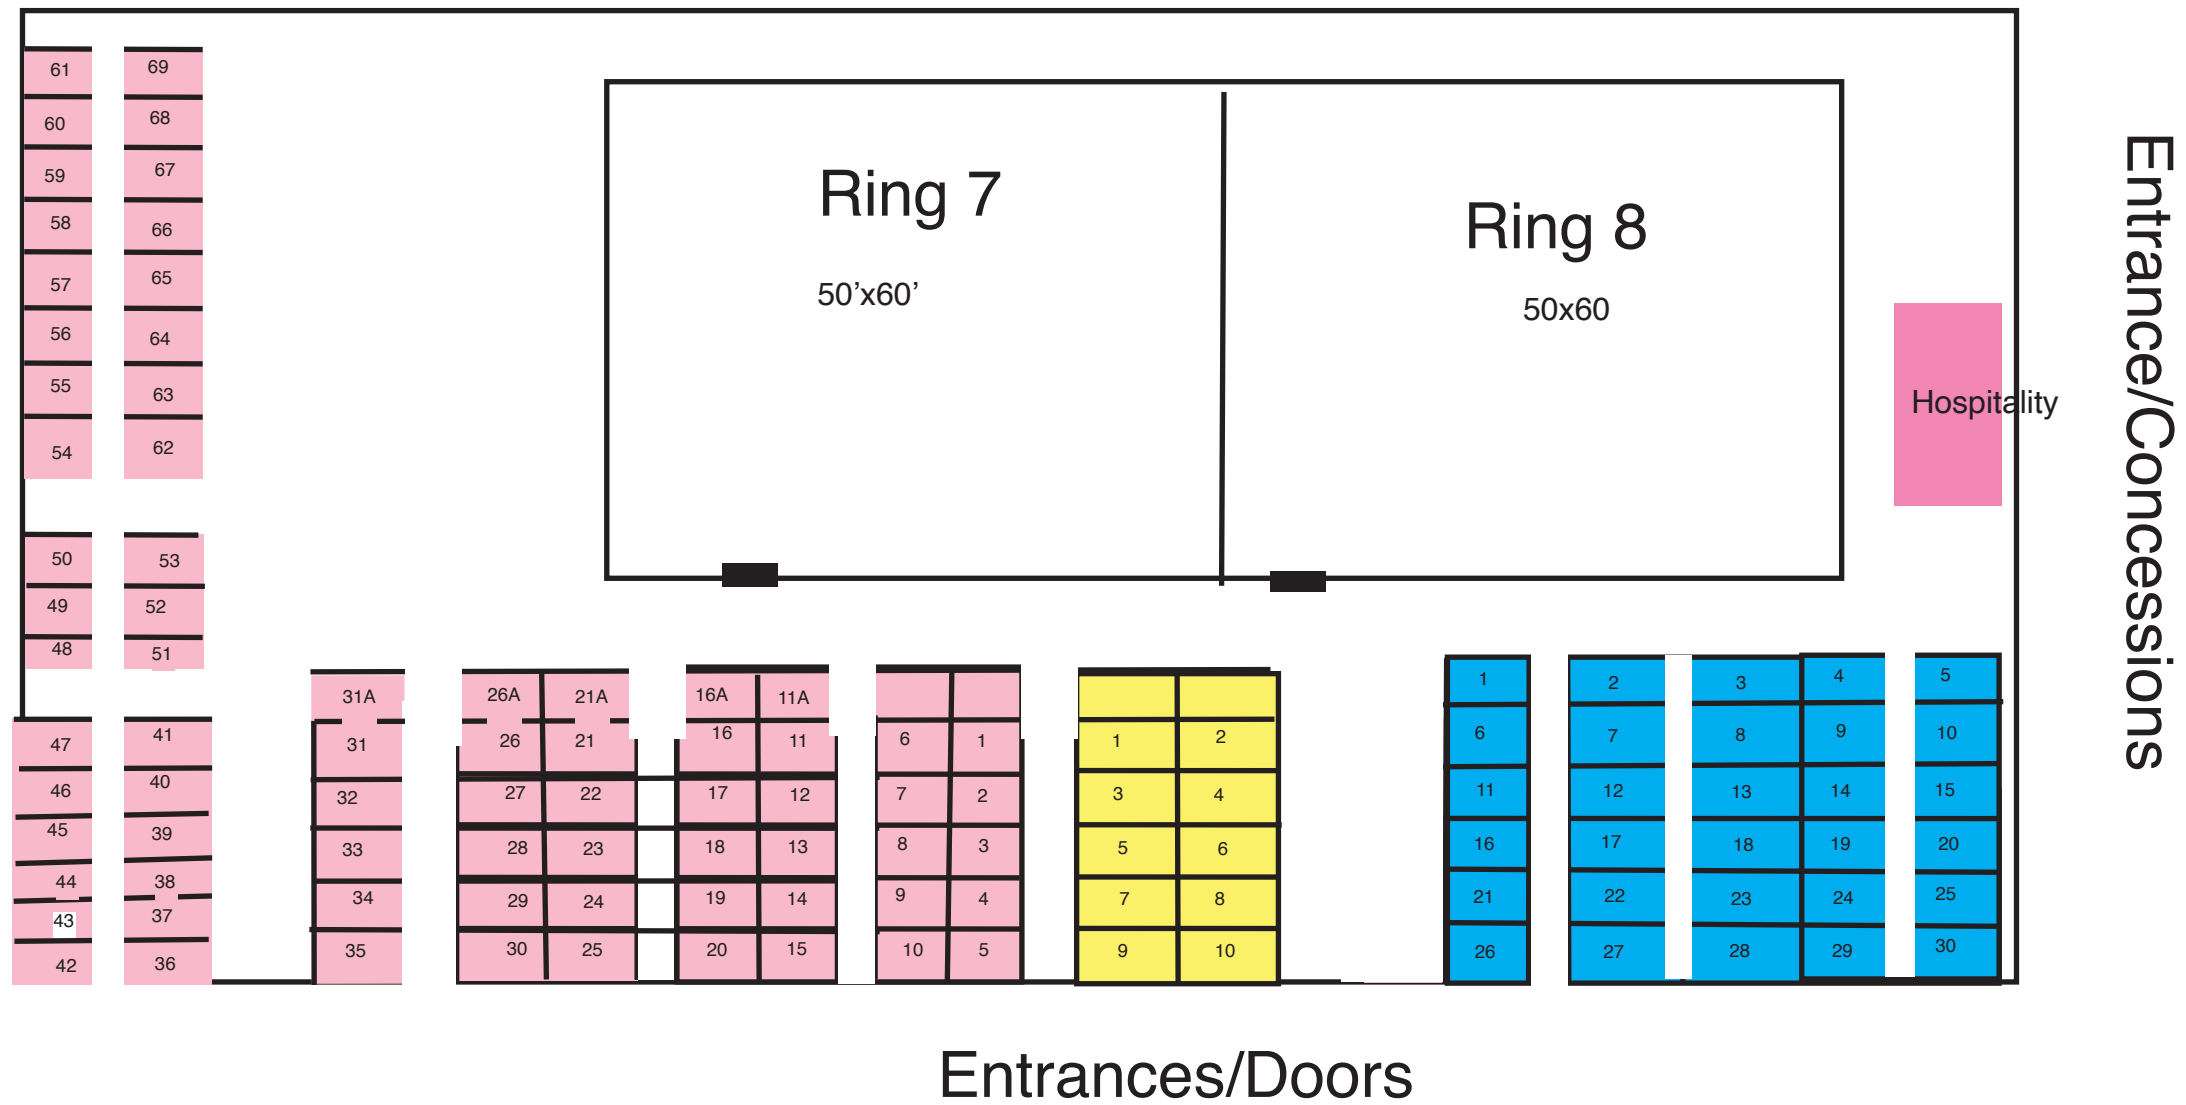

Ring Sizes and Location:

Rings 1-6 are in Events Center

Rings 7-8 are in Exhibition Building

Rings 9-16 are Outside

Rings 1-2: 45x45

Ring 3-6: 50x50

Rings 7-8: 50x60

Rings 9-14: 60x70

Ring 15: Boxer sets this up

Ring 16: Greyhound Club sets up

Loading/Unloading

Loading/Unloading

Bunk House

Street Entry to Island Grove Grounds

**ECKC Show Grounds
(Not to Scale)**

Entrance

Reserved Grooming Locations

Events Center

Reserved Grooming Locations

Exhibition Building

Exhibition Building

Center Oval

Working Breeds Outside Rings

South Oval