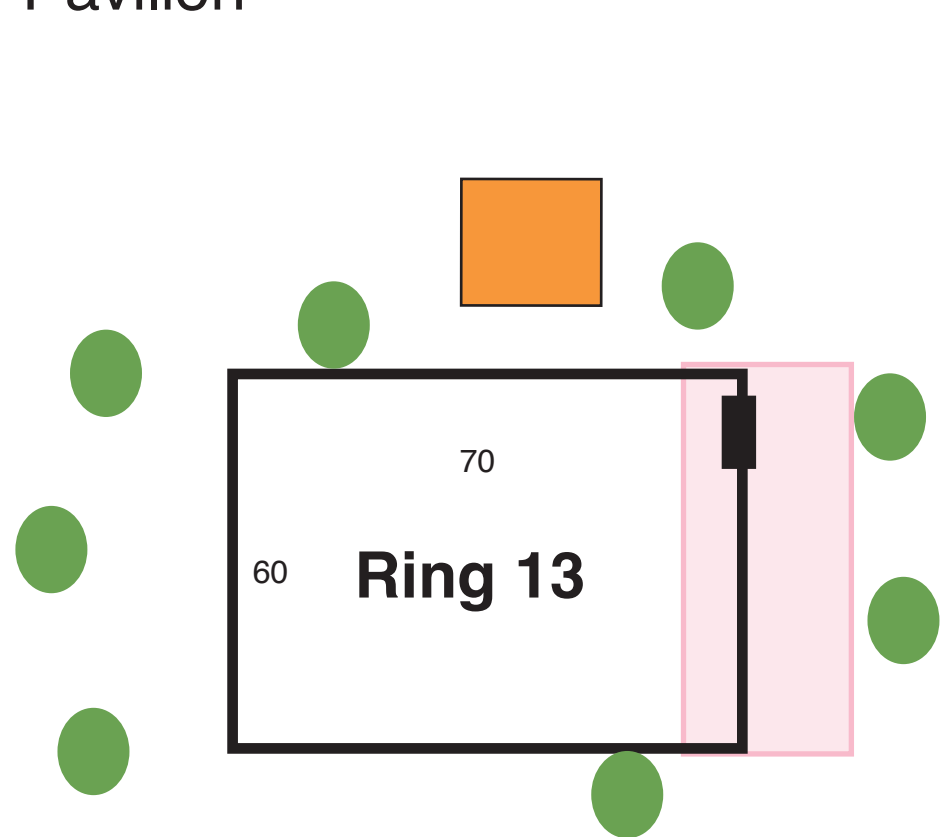

South Oval

West

Events Center

- Trees
- Pop-Up Tenting
- Large Tents

East