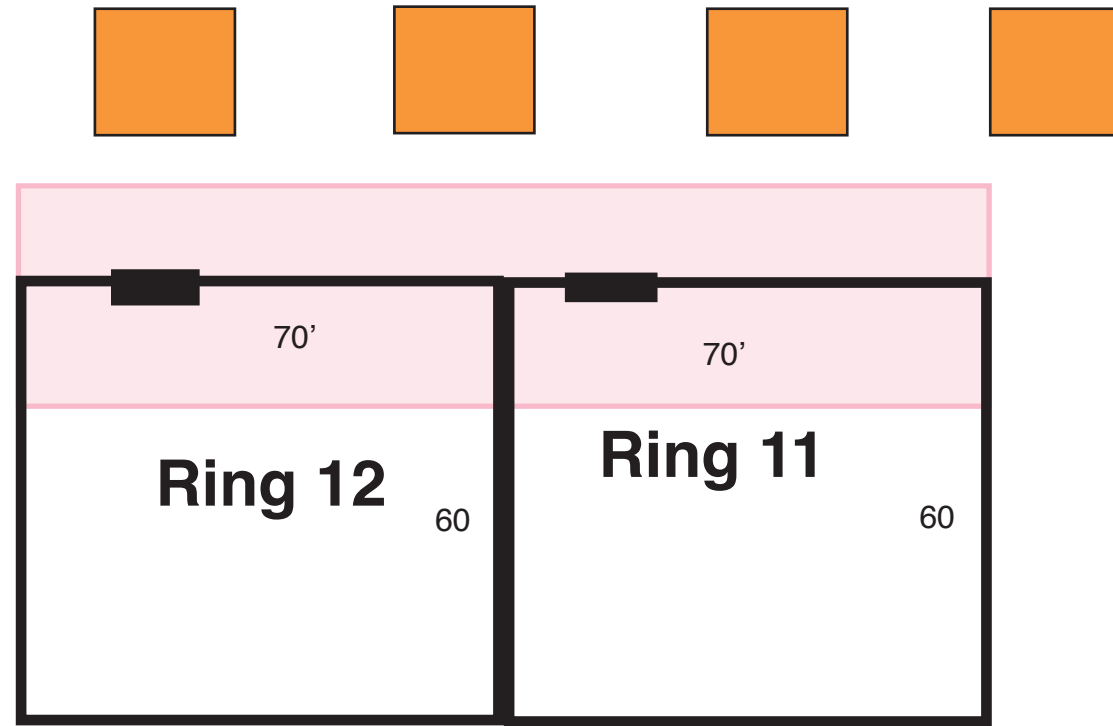

South Oval

West

Events Center

- Trees
- Pop-Up Tenting
- Large Tents

East