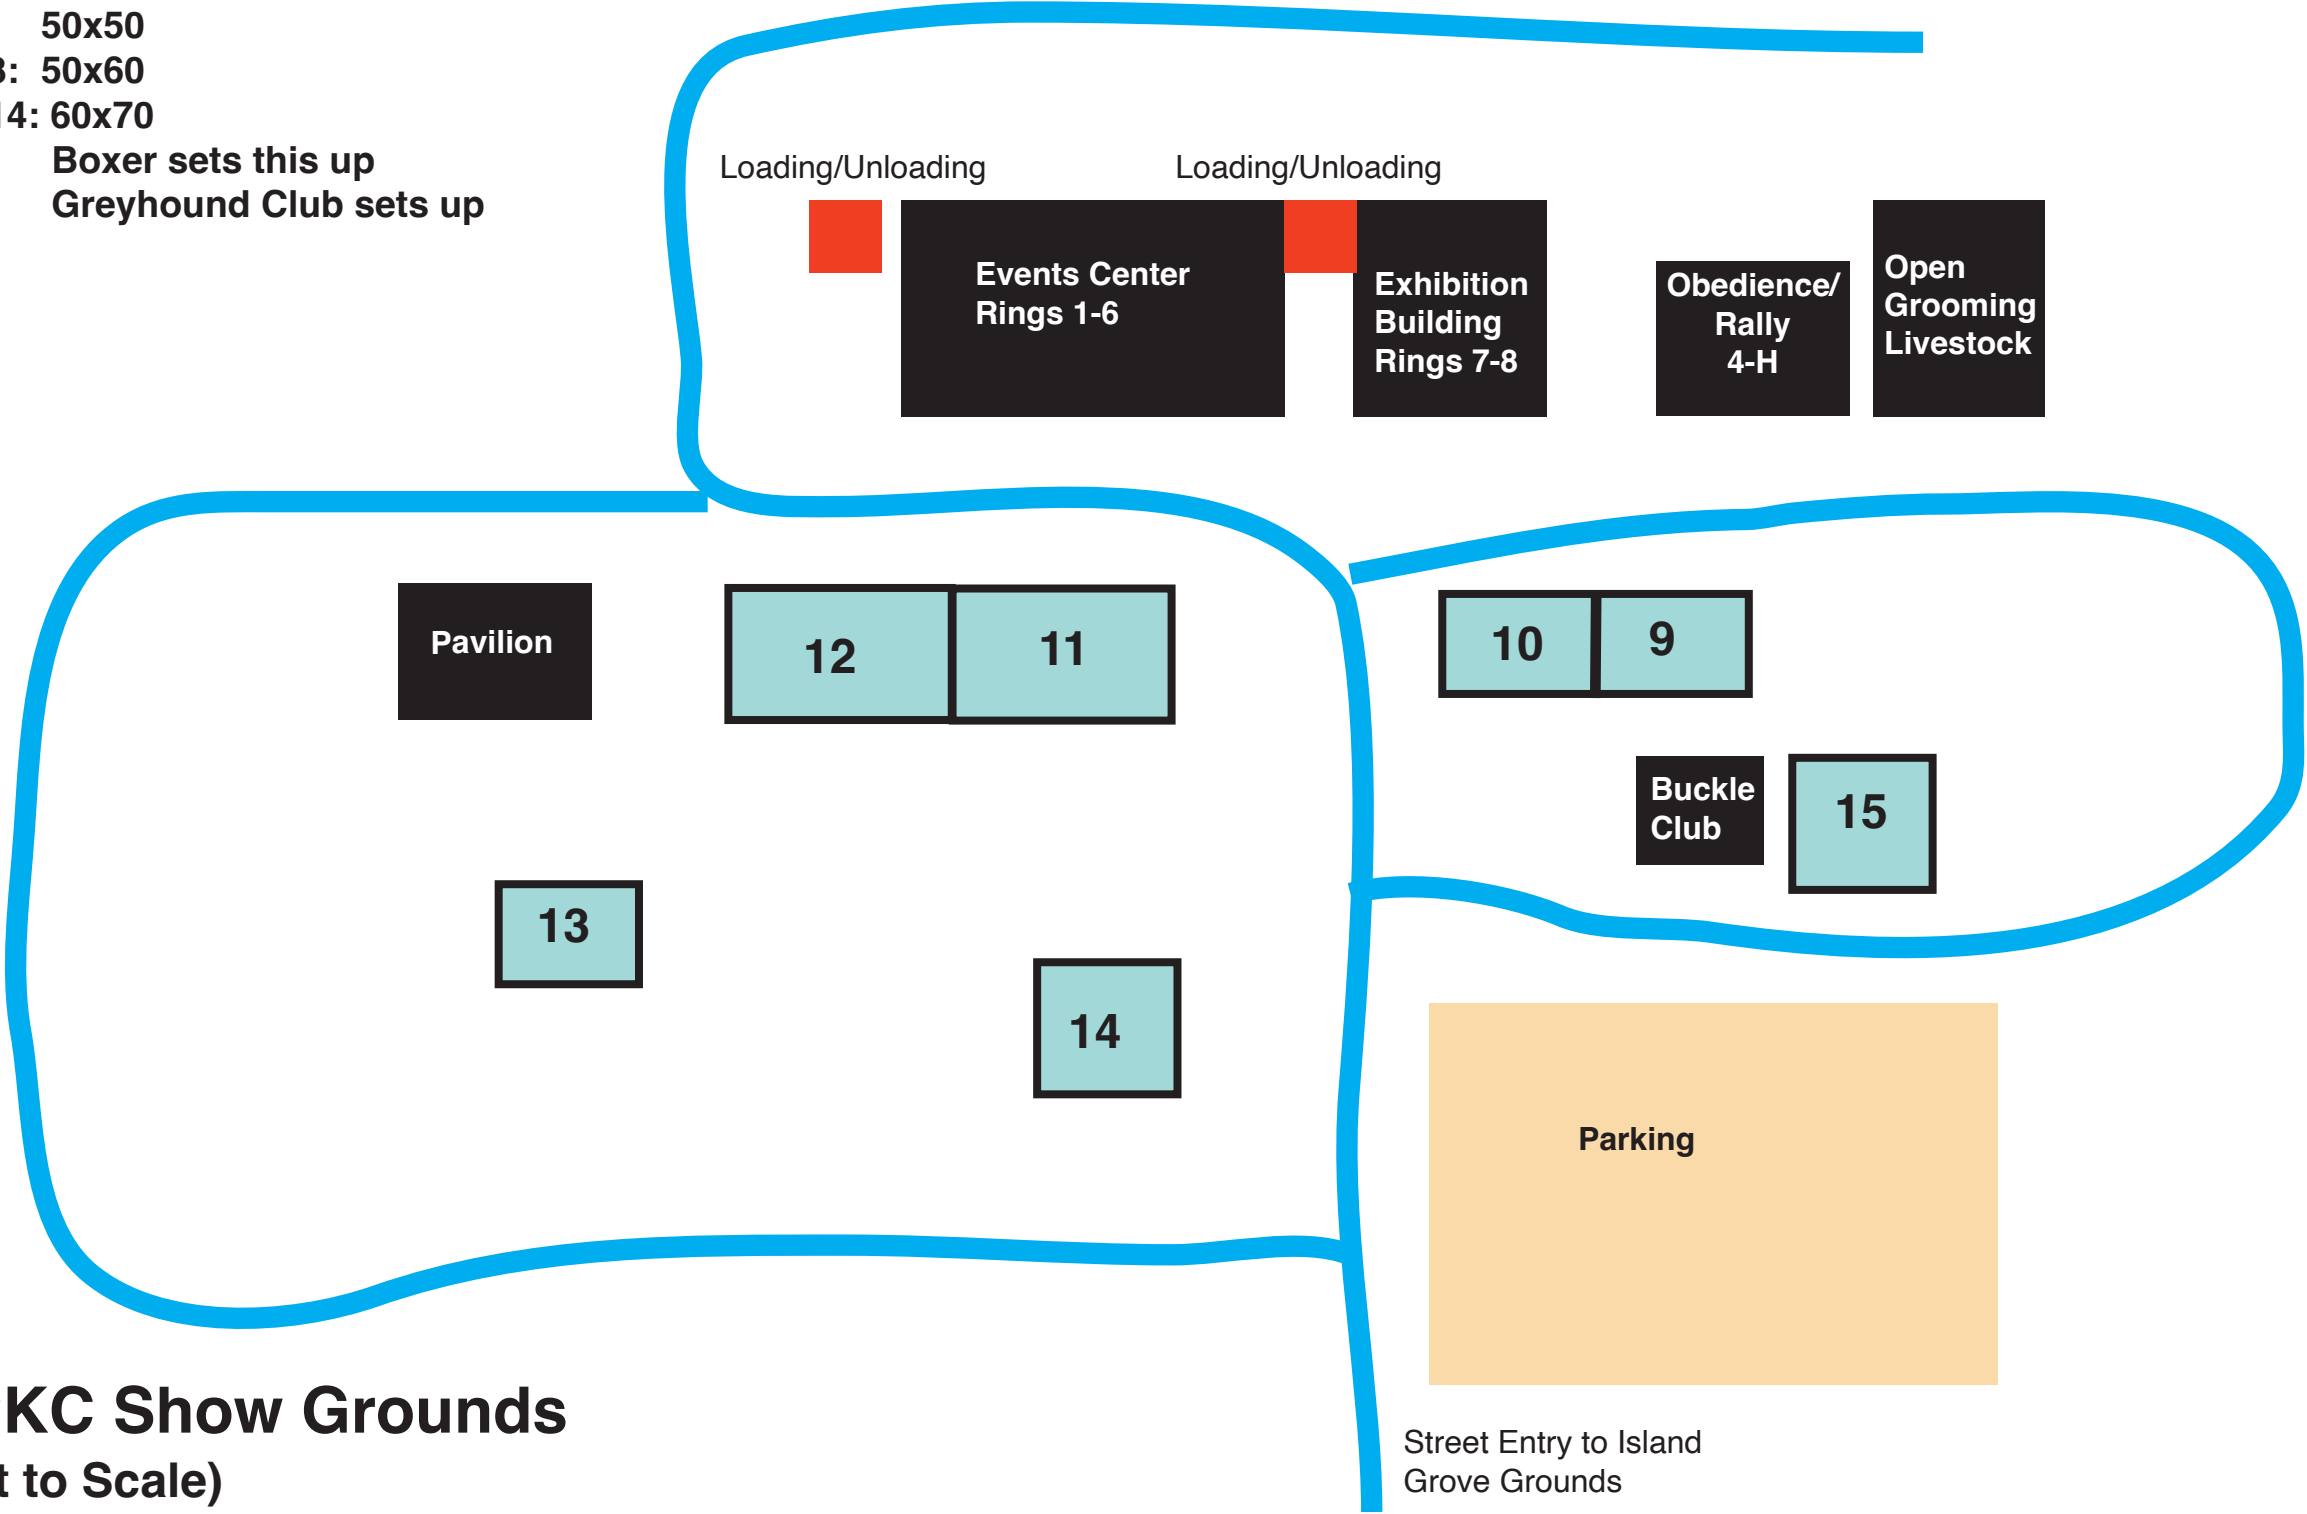

Ring Sizes and Location:

Rings 1-6 are in Events Center

Rings 7-8 are in Exhibition Building

Rings 9-16 are Outside

Rings 1-2: 45x45

Ring 3-6: 50x50

Rings 7-8: 50x60

Rings 9-14: 60x70

Ring 15: Boxer sets this up

Ring 16: Greyhound Club sets up

Loading/Unloading

Loading/Unloading

Bunk House

Street Entry to Island Grove Grounds

**ECKC Show Grounds
(Not to Scale)**

Entrance

Reserved Grooming Locations

Events Center

Reserved Grooming Locations

Exhibition Building

Exhibition Building

Center Oval

Working Breeds Outside Rings

South Oval

West

Events Center

-  Trees
-  Pop-Up Tenting
-  Large Tents

Pavilion

East