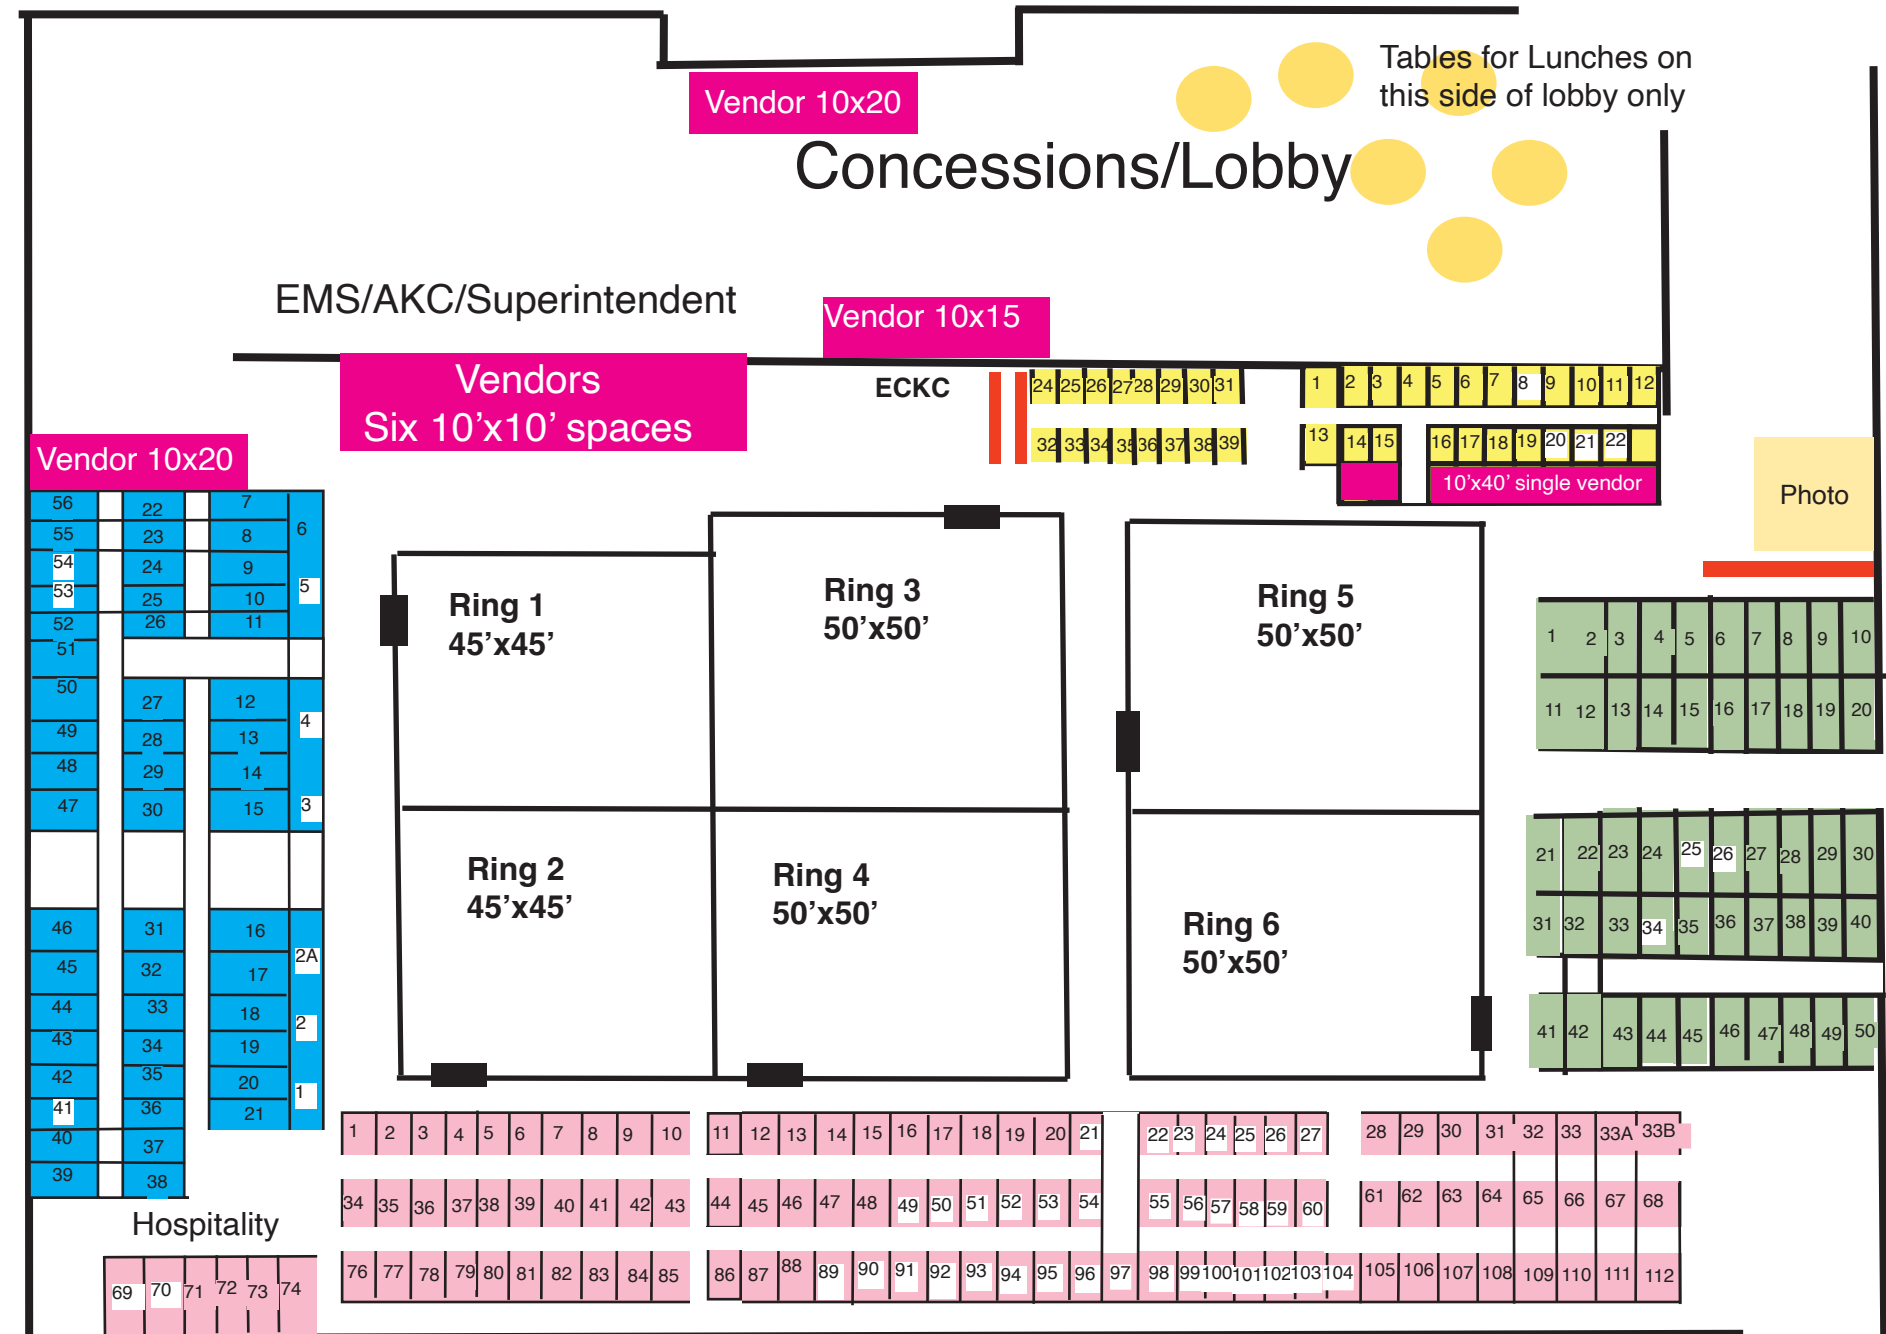

Ring Sizes and Location:

Rings 1-6 are in Events Center

Rings 7-8 are in Exhibition Building

Rings 9-16 are Outside

Rings 1-2: 45x45

Ring 3-6: 50x50

Rings 7-8: 50x60

Rings 9-14: 60x70

Ring 15: Boxer sets this up

Ring 16: Greyhound Club sets up

Loading/Unloading

Loading/Unloading

Bunk House

Street Entry to Island Grove Grounds

**ECKC Show Grounds
(Not to Scale)**

Entrance

Reserved Grooming Locations

Events Center

Reserved Grooming Locations

Exhibition Building

Exhibition Building

Center Oval

Working Breeds Outside Rings

South Oval

West

Events Center

-  Trees
-  Pop-Up Tenting
-  Large Tents

Pavilion

East