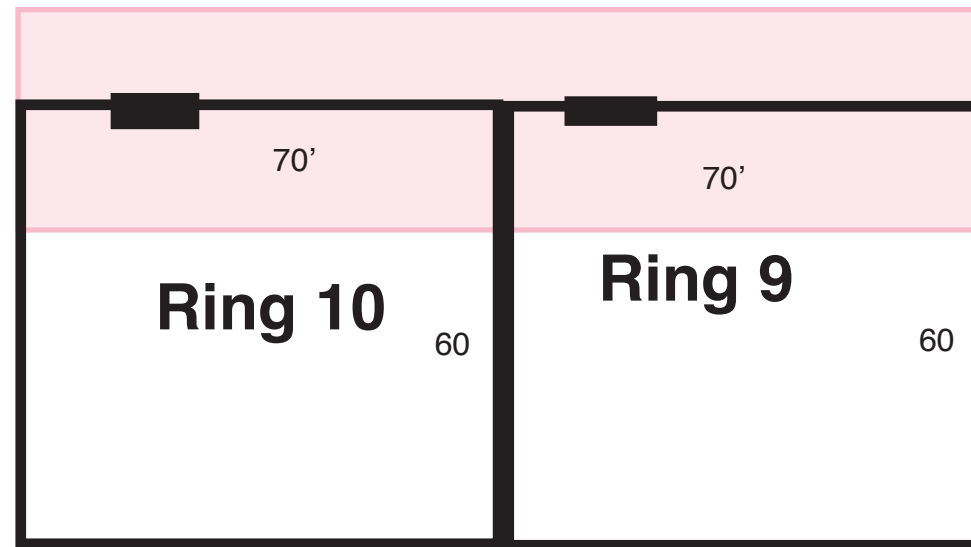

Ring Sizes and Location:

Rings 1-6 are in Events Center

Rings 7-8 are in Exhibition Building

Rings 9-16 are Outside

Rings 1-2: 45x45

Ring 3-6: 50x50

Rings 7-8: 50x60

Rings 9-14: 60x70

Reserved Grooming Locations

Events Center

Reserved Grooming Locations

Exhibition Building

Exhibition Building

Center Oval

Working Breeds Outside Rings

South Oval